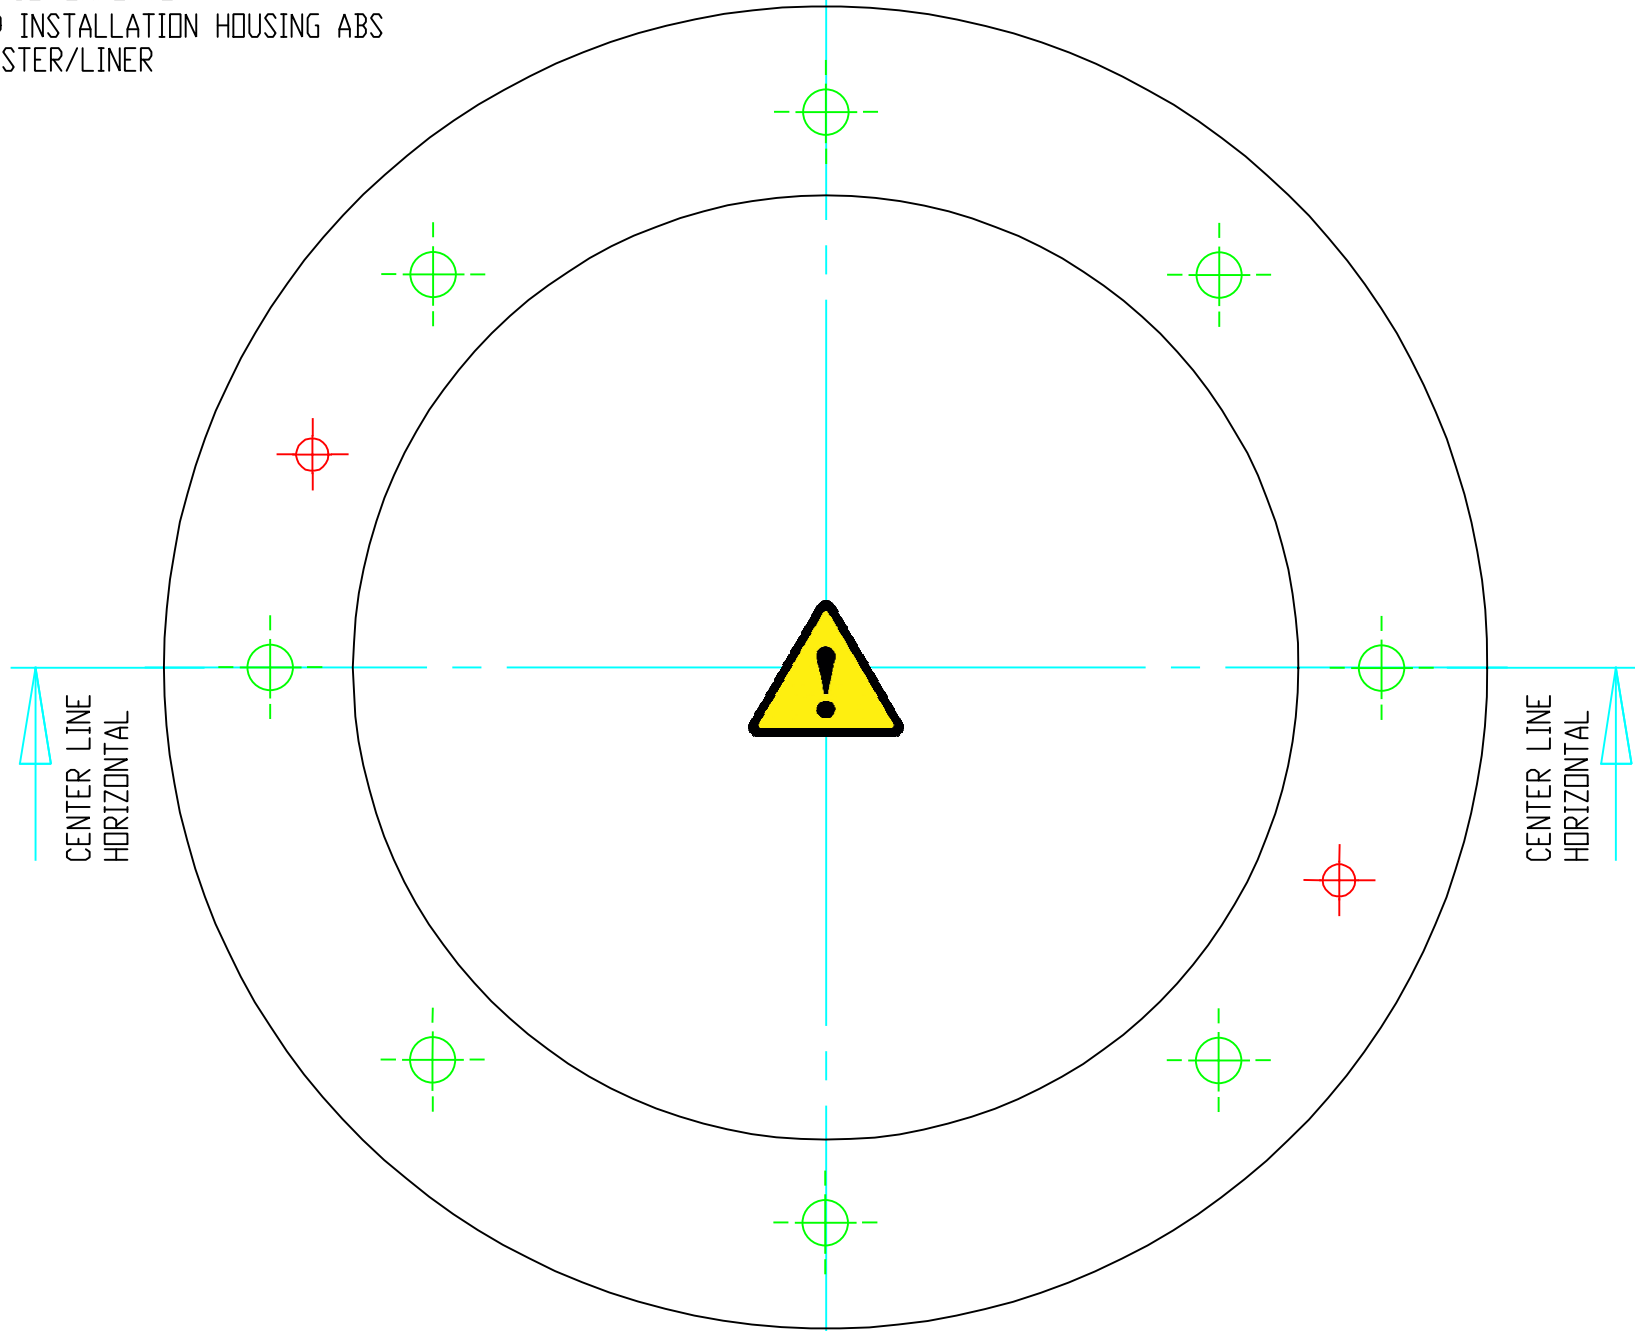

BOORSJABLOON / DRILLING TEMPLATE

FOR ABS COVERPLATE
EVA-AA-09 INSTALLATION HOUSING ABS
FOR POLYESTER/LINER AND CONCRETE

 Drill holes 6 mm, drill only these.

TEMPLATE ONLY FOR USE ABS COVER PLATE FOR SS316 COVER PLATE SEE OTHER SIDE

BOORSJABLOON / DRILLING TEMPLATE

FOR SS316 COVERPLATE
EVA-AA-09 INSTALLATION HOUSING ABS
FOR POLYESTER/LINER

 - Drill holes 6 mm, only drill these.

TEMPLATE ONLY FOR USE SS316 COVER PLATE FOR ABS COVER PLATE SEE OTHER SIDE