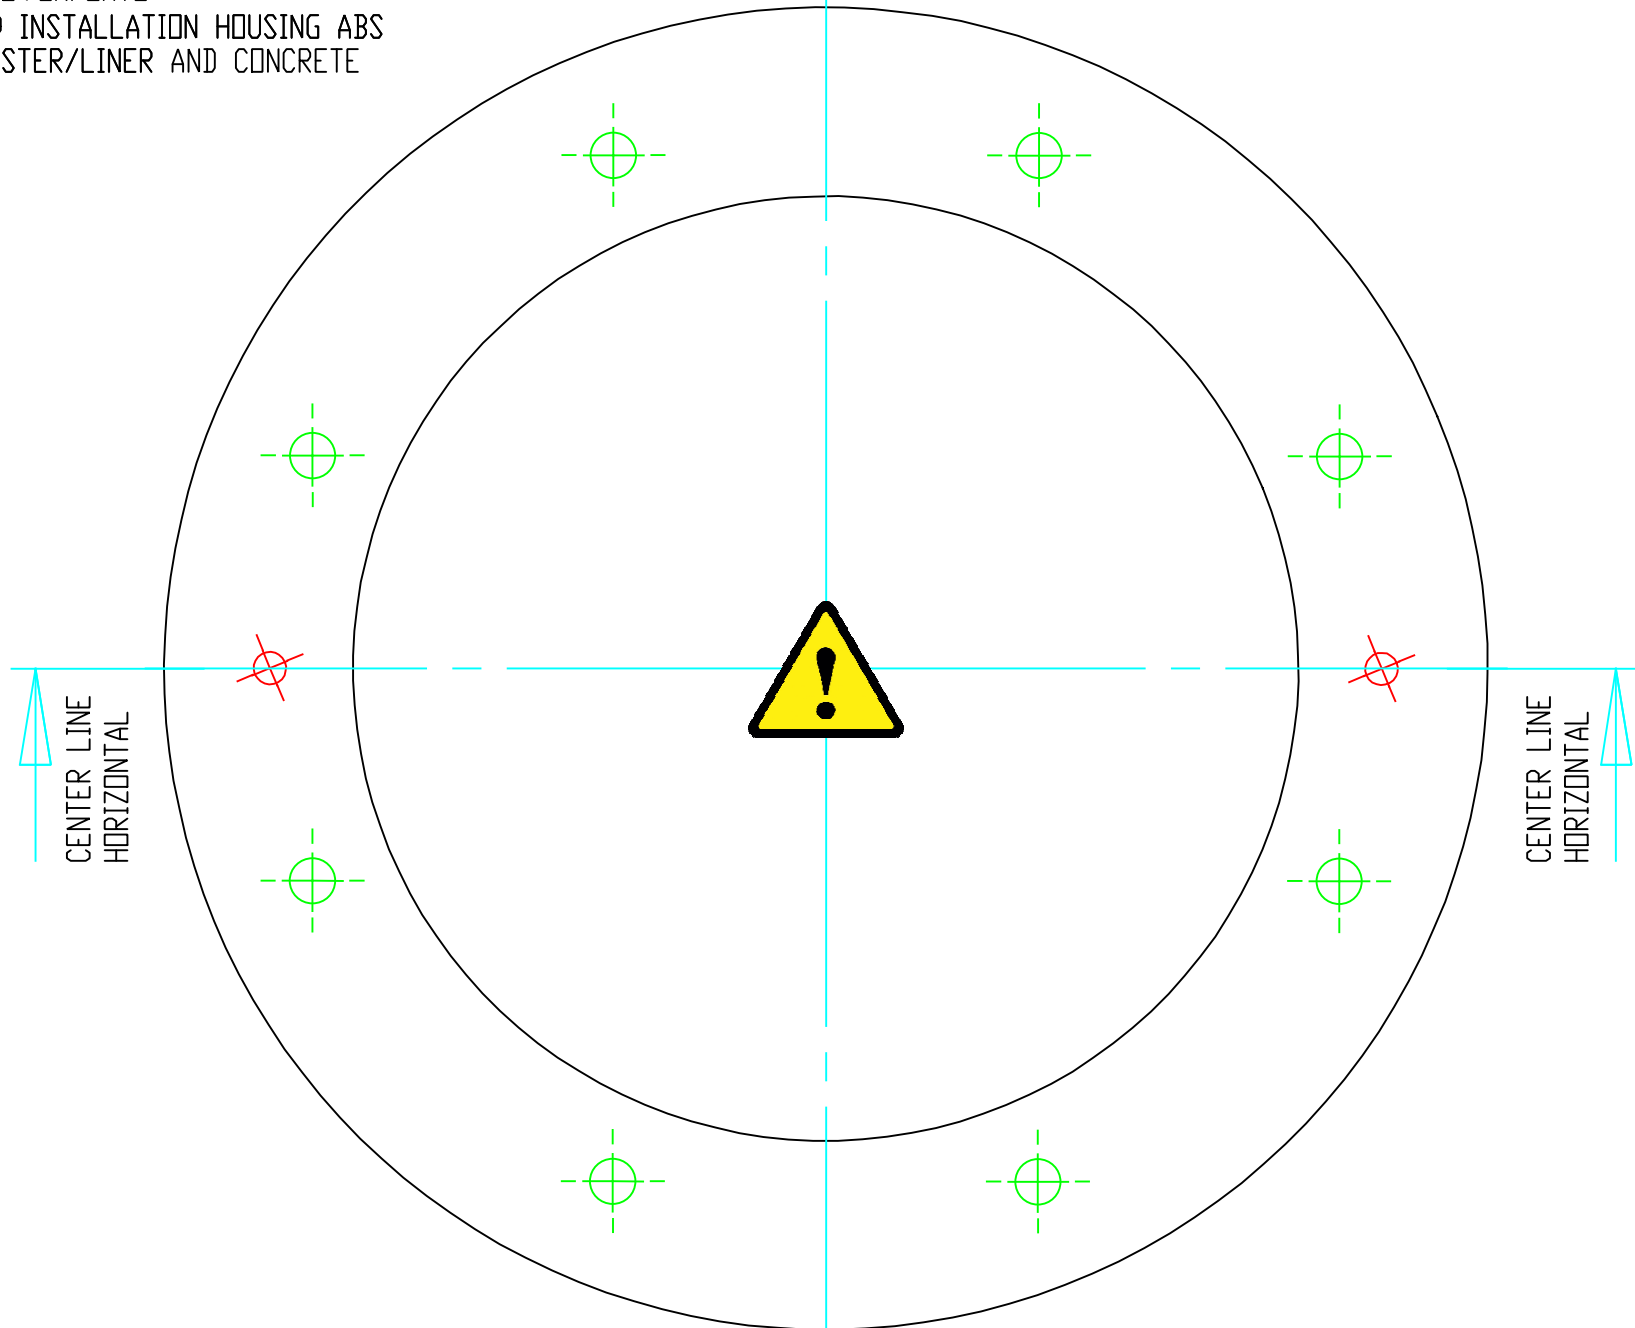

BOORSJABLOON / DRILLING TEMPLATE

FOR ABS COVERPLATE
EVA-AA-09 INSTALLATION HOUSING ABS
FOR POLYESTER/LINER AND CONCRETE

 Drill holes 6 mm, drill only these.

TEMPLATE ONLY FOR USE ABS COVER PLATE FOR SS316 COVER PLATE SEE OTHER SIDE

BOORSJABLOON / DRILLING TEMPLATE

FOR SS316 COVERPLATE
EVA-AA-09 INSTALLATION HOUSING ABS
FOR POLYESTER/LINER

 - Drill holes 6 mm, only drill these.

TEMPLATE ONLY FOR USE SS316 COVER PLATE FOR ABS COVER PLATE SEE OTHER SIDE